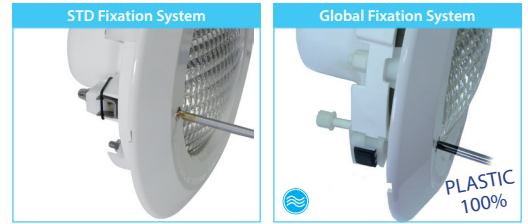

LUMIPLUS PAR56 PROJECTORS

The **RGB** model is compatible with **LumiPlus Eco**, **LumiPlus Top**, **LumiPlus LED APP** and **Fluidra Connect** controls. The **RGB DMX** model needs **Modulador LumiPlus DMX 41107** control. The **Wireless** is compatible with **LumiPlus Control Motion** and **LumiPlus Wireless Range Extender**.

To correctly light a swimming pool we recommend you: Install a lamp in the range LumiPlus V1 every 20 m² of water surface. Install a lamp in the range LumiPlus V2 every 25 m² of water surface. **Note:** Recommendation valid for light coloured pools and white light lamps and luminaires. In case of RGB lighting, dark coloured pools or stainless steel pools we recommend to oversize the proportion between projectors and square meters. It always has to be installed submerged in water. Projectors to install in "standard" niche (not included). To complete the projector select the right niche for each swimming pool.

DC PAR56 V1 Projector New					
Light colour	Fixation	Faceplate		Power consumption	Luminous Flux
		ABS	Stainless Steel		
White	STD	67517	67518	14 W (14 VA)	1.485 lm
	Global	67519	-		

Rated Voltage: 24V AC.
Protection: IPX8.
Cable: 2,5m. H07RN-F 2x1,5 mm²
Include power supply 220VAC-24VDC.
It can not work with 220VAC-12VAC electromagnetic transformers.
PAR56 LEDs LAMP can be supplied on the following colours: Red / Green / Blue / Warm White / Neutral White.