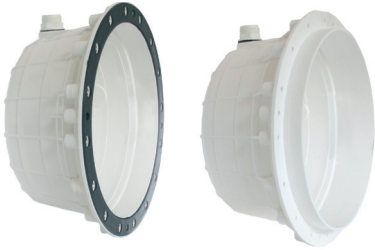

NICHES

Niches for Lumiplus PAR56				
Concrete Swimming Pool	Prefabricated Swimming Pool		Panelled Swimming Pool	
	With injets	Without injets	With injets	Without injets
00349	00364	28887	23671	23670