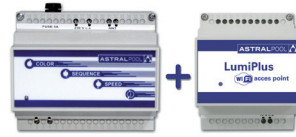

59132 / 59133 (USA 115 Vac)
LumiPlus WiFi Access
Point Modulator

WIFI LUMIPLUS LED APP

EXISTING INSTALLATION