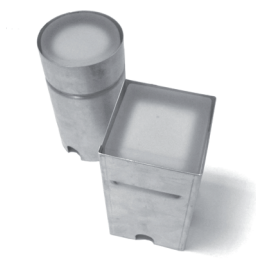

BRICK SERIES

Brick Light Series	Light colour			
	RGB		White	
	Square	Round	Square	Round
	45716	45717	57089	57090
P. Consumption	4 W (6 VA)		4 W (6 VA)	

Rated Voltage:12 V AC (RGB and White)
Protection: IPX8
Cable: 2,5m. H07RN-F 2x1,5 mm²
The projector has a galvanized steel niche for an easy installation.